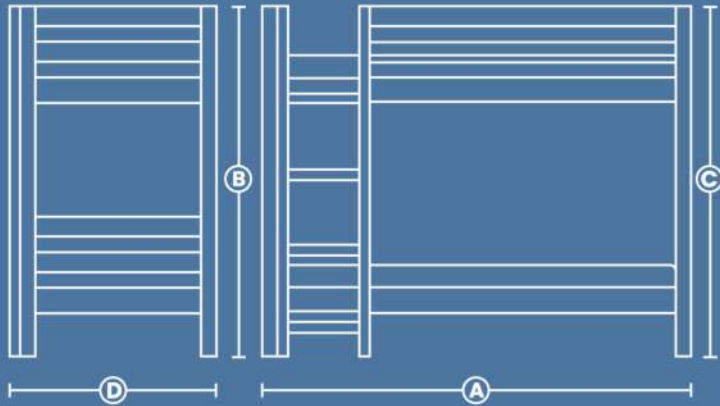

BUNK BED (page 20)

Superb quality bunk beds that can be split and used as two single beds.

Beds are manufactured from solid wood timber with thick slatted bases.

Bunk bed ladder is universal so can be assembled on both left and right side of the bed.

Available in 2' 6", 3' 0", 4' 0" and 4' 6".

COLOUR & FABRIC SWATCHES

THE OAK COLLECTION

FABRIC OPTIONS

FOR THE MONACO & MODENA

THE PINE COLLECTION

STAIN FINISHES

PAINT FINISHES

All images are for illustration purposes only. Due to the nature of natural timbers product colours may vary.

CONTACT

194-198 Barr Street
Birmingham
B19 3AE

sales@windsorbedframes.co.uk

0121 551 7179