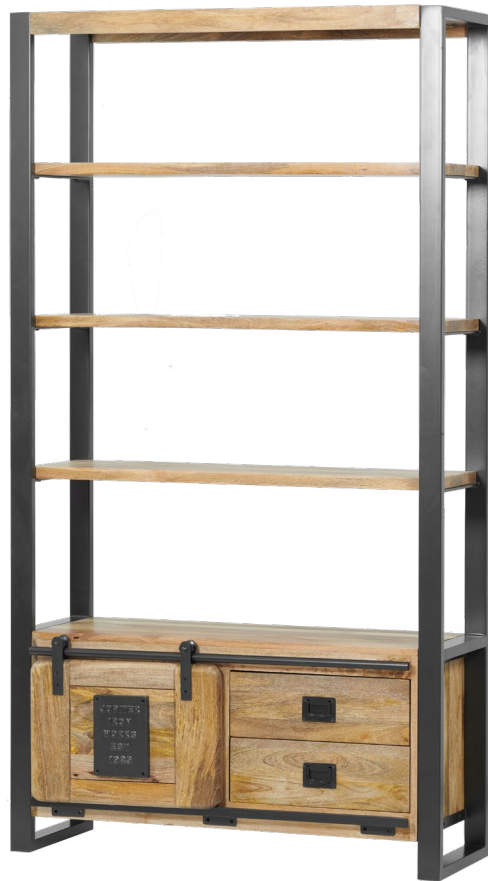

Fashioned from solid mango wood, the Forge collection fuses iron and wood in a bespoke soft Industrial style and contemporary design.

8-Drawer Sideboard

Width: 160cm
Depth: 45cm
Height: 85cm
Code: FORG-01

Coffee Table

Width: 120cm
Depth: 60cm
Height: 50cm
Code: FORG-03

TV Unit

Width: 140cm
Depth: 40cm
Height: 60cm
Code: FORG-02

Console Table

Width: 120cm
Depth: 37cm
Height: 85cm
Code: FORG-05

Forge Collection

Fashioned from solid mango wood, the Forge collection fuses iron and wood in a bespoke soft Industrial style and contemporary design.

Bookcase
Width: 100cm
Depth: 37cm
Height: 185cm
Code: FORG-04

Bar Cabinet
Width: 100cm
Depth: 40cm
Height: 90cm
Code: FORG-06