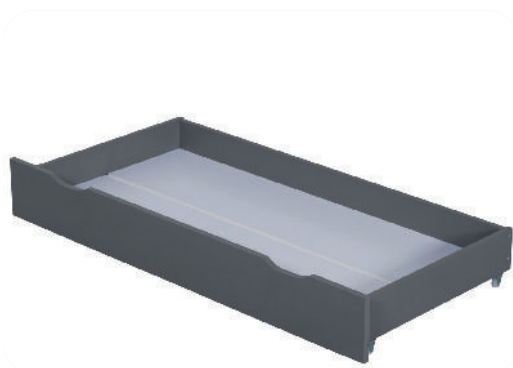

Pine and Ply
drawer base

Easy Assembly

Zibo White Drawer (Single)

Height (cm)	Width (cm)	Depth (cm)	No. of Boxes	Total Weight (kg)	<u>Internal Draw Size</u>		
					Height (cm)	Width (cm)	Depth (cm)
18	130	63	1	8	9.5	120	59

Available Colour:

White

Pine and Ply
drawer base

Easy Assembly

Zibo Grey Drawer (Single)

Height (cm)	Width (cm)	Depth (cm)	No. of Boxes	Total Weight (kg)	<u>Internal Draw Size</u>		
					Height (cm)	Width (cm)	Depth (cm)
18	130	63	1	8	9.5	120	59