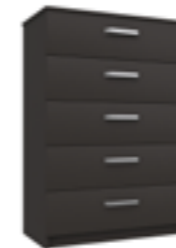

3 Drawer Chest
H 705mm
W 763mm
D 400mm

4 Drawer Chest
H 908mm
W 763mm
D 400mm

5 Drawer Chest
H 1111mm
W 763mm
D 400mm

5 Drawer Tallboy
H 1111mm
W 383mm
D 400mm

3 Drawer Double Chest
H 705mm
W 1210mm
D 400mm