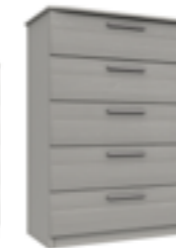

4 Drawer Chest
H 908mm
W 780mm
D 426mm

5 Drawer Chest
H 1111mm
W 780mm
D 426mm

5 Drawer Tallboy
H 1111mm
W 398mm
D 426mm

3 Drawer Double Chest
H 705mm
W 1224mm
D 426mm

4 Drawer Double Chest
H 908mm
W 1224mm
D 426mm