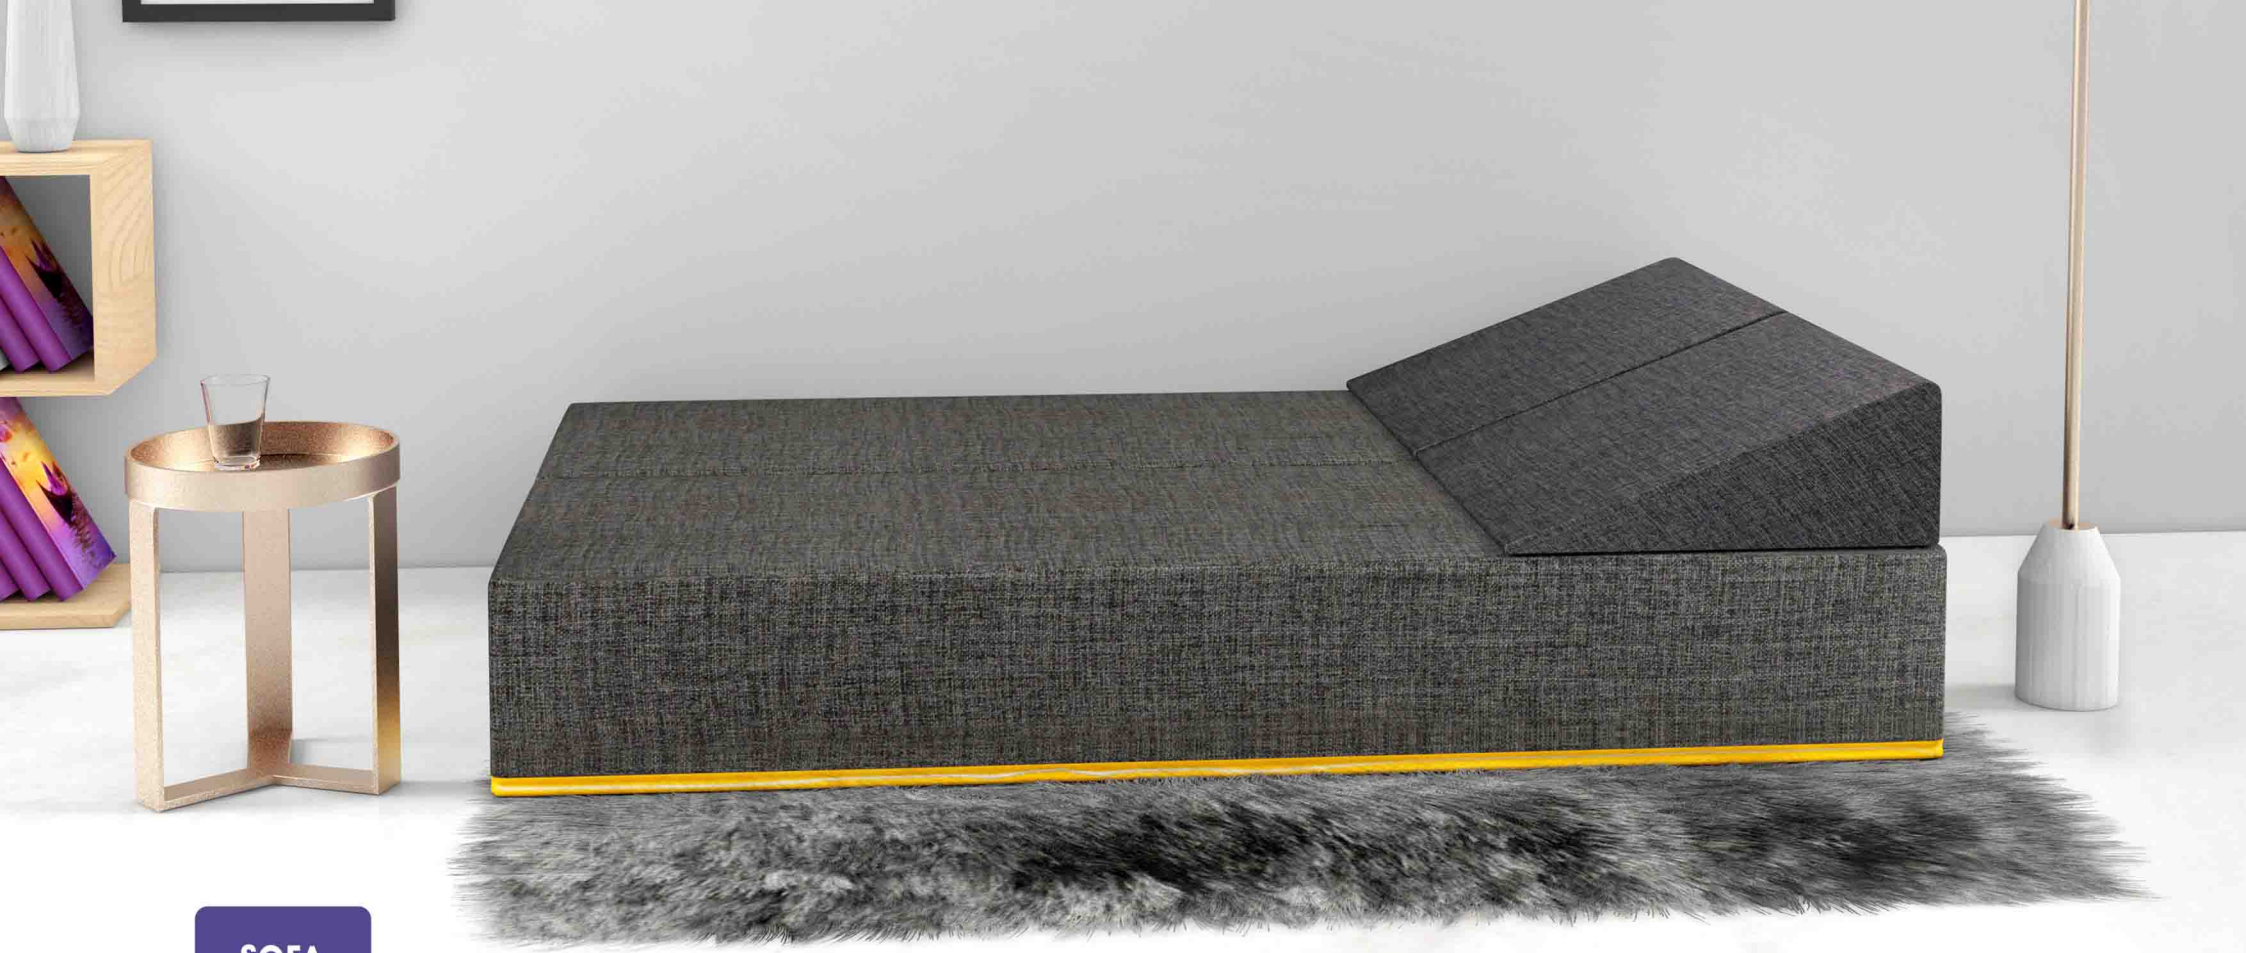

SOFA  
& FUTON  
RANGE

## Futon Mattress

High Quality Futon Mattress available with Fibre Fillings (Metro) or Flake Fillings.

1 Seater - 90 x 190 x 10 cm

2 Seater - 120 x 190 x 10 cm

SOFA  
& FUTON  
RANGE