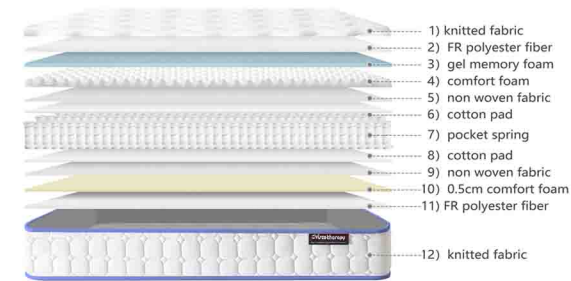

OVERALL DEPTH
22cm

VACUUM
PACKED & ROLLED

WARRANTY
5YR

MADE TO
BRITISH STANDARD
REGULATIONS

TAPE EDGE

POCKET
SPRINGS

COOLBLUE
FOAM

COMFORT
FOAM

ROTATE
ONLY