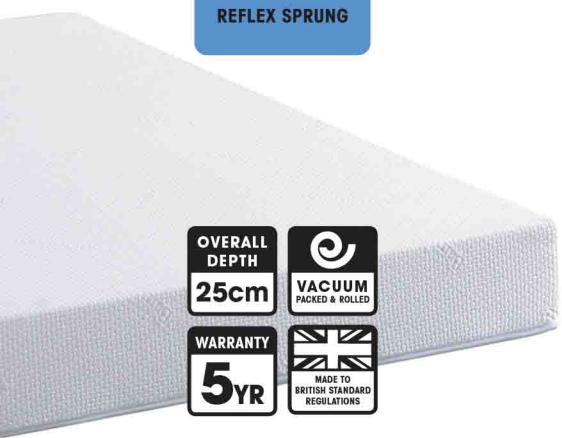

**QUILTED  
TAPE EDGE**

**POCKET  
SPRINGS**

**70MM  
REFLEX FOAM**

**FOAM  
ENCAPSULATED**

**ROTATE  
ONLY**

**SPRUNG**  
RANGE  
REFLEX SPRUNG

# Pocket Reflex 4000

A non-turn pocket sprung mattress with Reflex foam and foam encapsulation.  
With a quilted tape edge.

OVERALL DEPTH <b>25cm</b>	VACUUM PACKED & ROLLED
WARRANTY <b>5YR</b>	MADE TO BRITISH STANDARD REGULATIONS