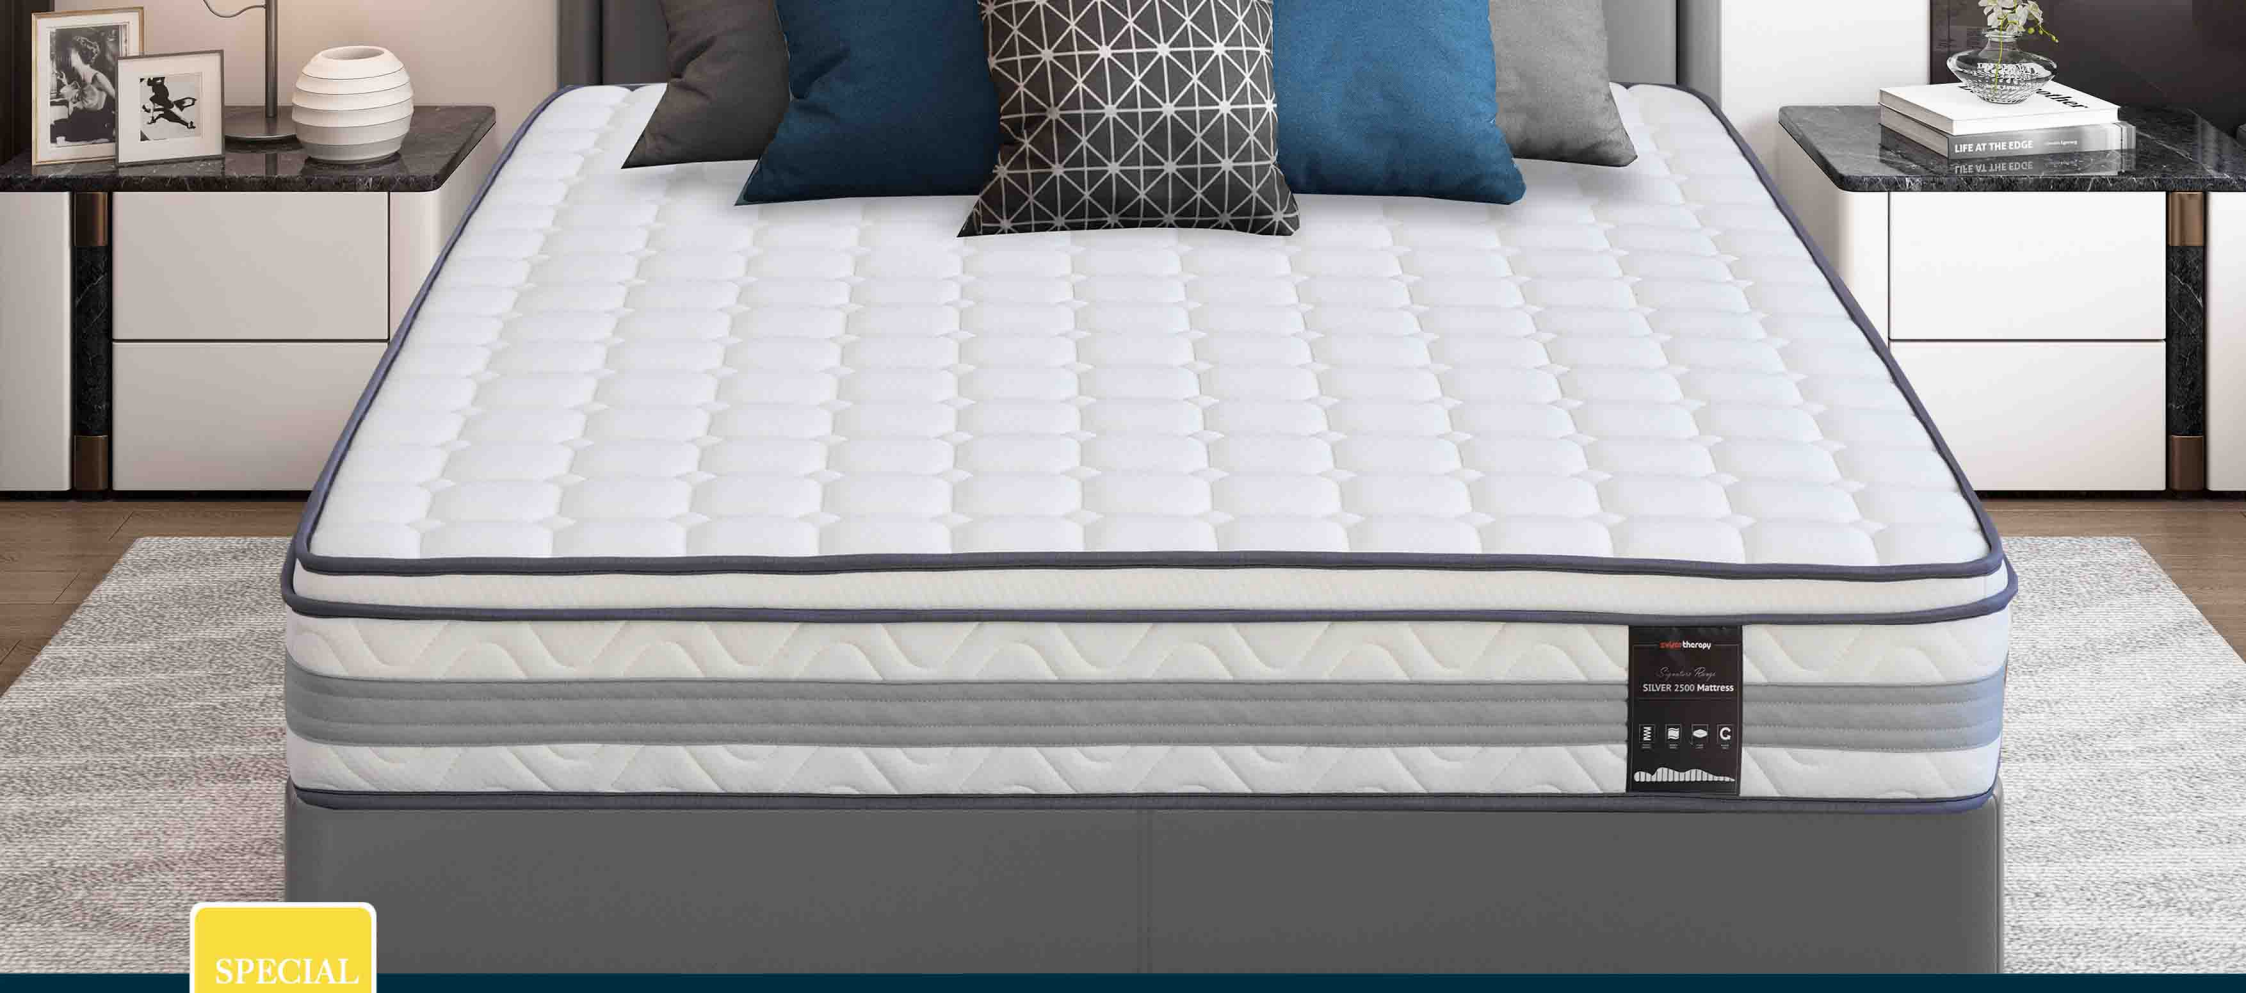

# CoolBlue Comfort 1000

A non-turn pocket sprung mattress with coolblue memory foam and comfort foam.  
With a knitted tape edge cover.

OVERALL DEPTH  
**22cm**

VACUUM  
PACKED & ROLLED

WARRANTY  
**5YR**

MADE TO  
BRITISH STANDARD  
REGULATIONS

TAPE EDGE

POCKET  
SPRINGS

COOLBLUE  
FOAM

COMFORT  
FOAM

ROTATE  
ONLY

SPECIAL RANGE

# Silver 2500

A non-turn 5-zone pocket sprung mattress with wave comfort foam, comfort foam and high density foam.

OVERALL DEPTH  
**26cm**

VACUUM PACKED & ROLLED

WARRANTY  
**5YR**

MADE TO BRITISH STANDARD REGULATIONS