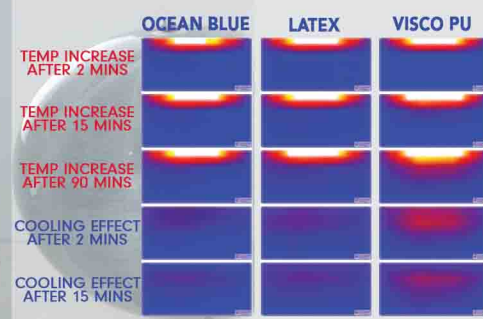

Ocean Blue

GEL INFUSED LATEX FOAM

COOLER NIGHT'S SLEEP