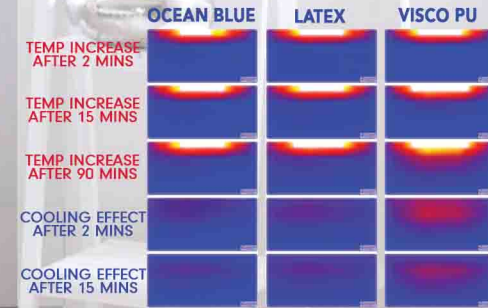

SPECIFICATIONS OF OCEAN BLUE

Long Lasting

Outstanding Elasticity

Anti-fungal & hygienic

Excellent body support

Self ventilating & moisture regulating

REVO RANGE
NEW & IMPROVED

Hybrid Anniversary Memory Supreme

A non-turn mattress with Revo Support, Comfort and Vasco foam.
With a quilted removable cover.

- Naturally Antibacterial and Antifungal
- Dust Mite Resistant
- Fast Heat Dissipation
- Gel-Infused
- Graphite Based
- Fire -Retardant - complies with BS5852
- Long Lasting
- Recyclable
- No Noise
- High Ergonomic
- Pressure Relief for Better Blood Flow
- Limited Loss in Hardness and Height

OVERALL DEPTH
25cm

VACUUM PACKED & ROLLED

WARRANTY
5YR

MADE TO BRITISH STANDARD REGULATIONS

QUILTED REMOVABLE COVER

30MM GEL INFUSED LATEX FOAM

50MM REVO COMFORT FOAM

150MM REVO SUPPORT FOAM

ROTATE ONLY