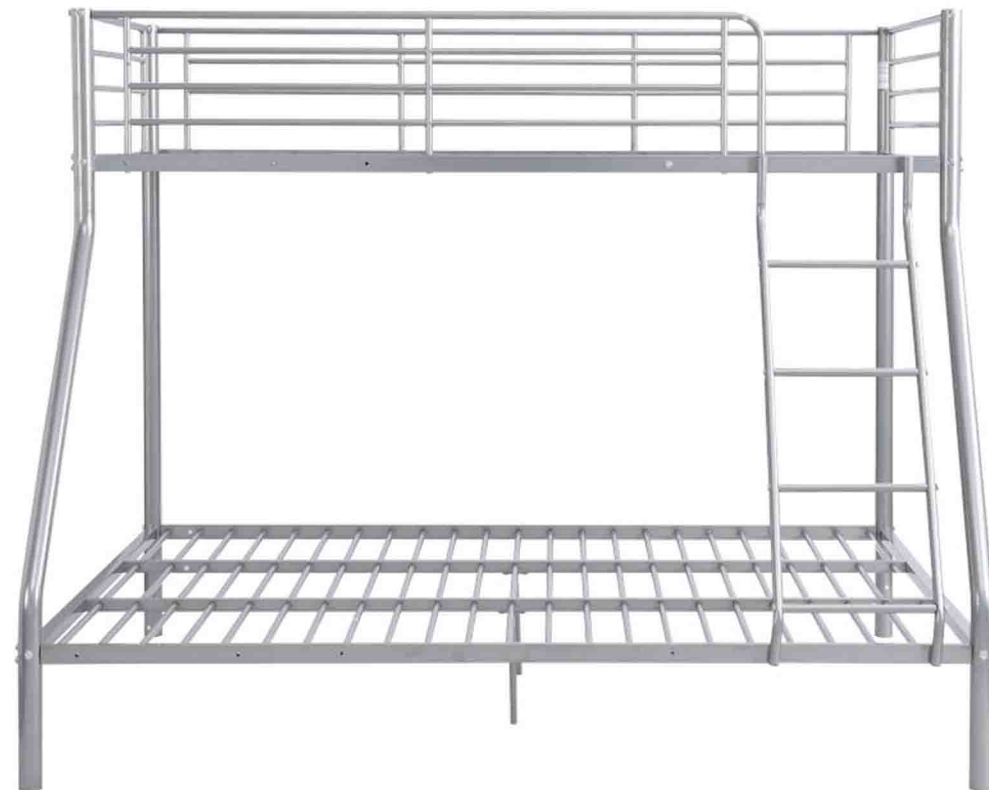

## Mecor Bunk Bed

The Mecor Bunk Bed has a lovely simplistic design available in grey and white.  
Perfect for sleepovers and for children sharing a room

Frame - H150 x L198 x D97 cm

**BUNK  
BED  
RANGE**