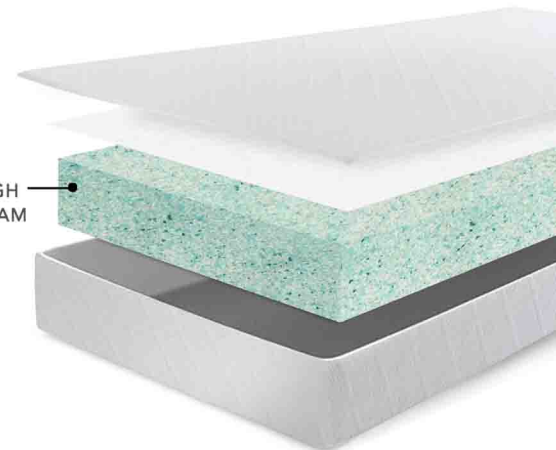

OVERALL DEPTH 10cm	 VACUUM PACKED & ROLLED
WARRANTY 5YR	 MADE TO BRITISH STANDARD REGULATIONS

RECON
FOAM

AVAILABLE IN
FIRM COMFORT

ROTATE
ONLY

FOAMEX HIGH
DENSITY FOAM