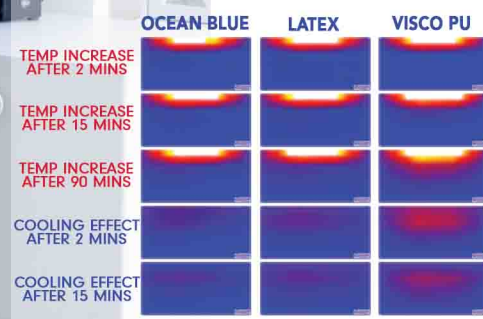

SPECIFICATIONS OF OCEAN BLUE

Long Lasting	Outstanding Elasticity	Anti-fungal & hygienic
Excellent body support	Self ventilating & moisture regulating	

REVO RANGE
NEW & IMPROVED

Body Balance Hybrid

A non-turn mattress with Revo Support, Comfort and Vasco foam.
With a quilted removable cover.

OVERALL DEPTH 24cm	 VACUUM PACKED & ROLLED
WARRANTY 5YR	 MADE TO BRITISH STANDARD REGULATIONS

QUILTED REMOVABLE COVER

30MM GEL INFUSED LATEX FOAM

20MM REVO COMFORT FOAM

140MM REVO SUPPORT FOAM

MINI SPRINGS

ROTATE ONLY

- Naturally Antibacterial and Antifungal
- Dust Mite Resistant
- Fast Heat Dissipation
- Gel-Infused
- Graphite Based
- Fire -Retardant - complies with BS5852
- Long Lasting
- Recyclable
- No Noise
- High Ergonomic
- Pressure Relief for Better Blood Flow
- Limited Loss in Hardness and Height