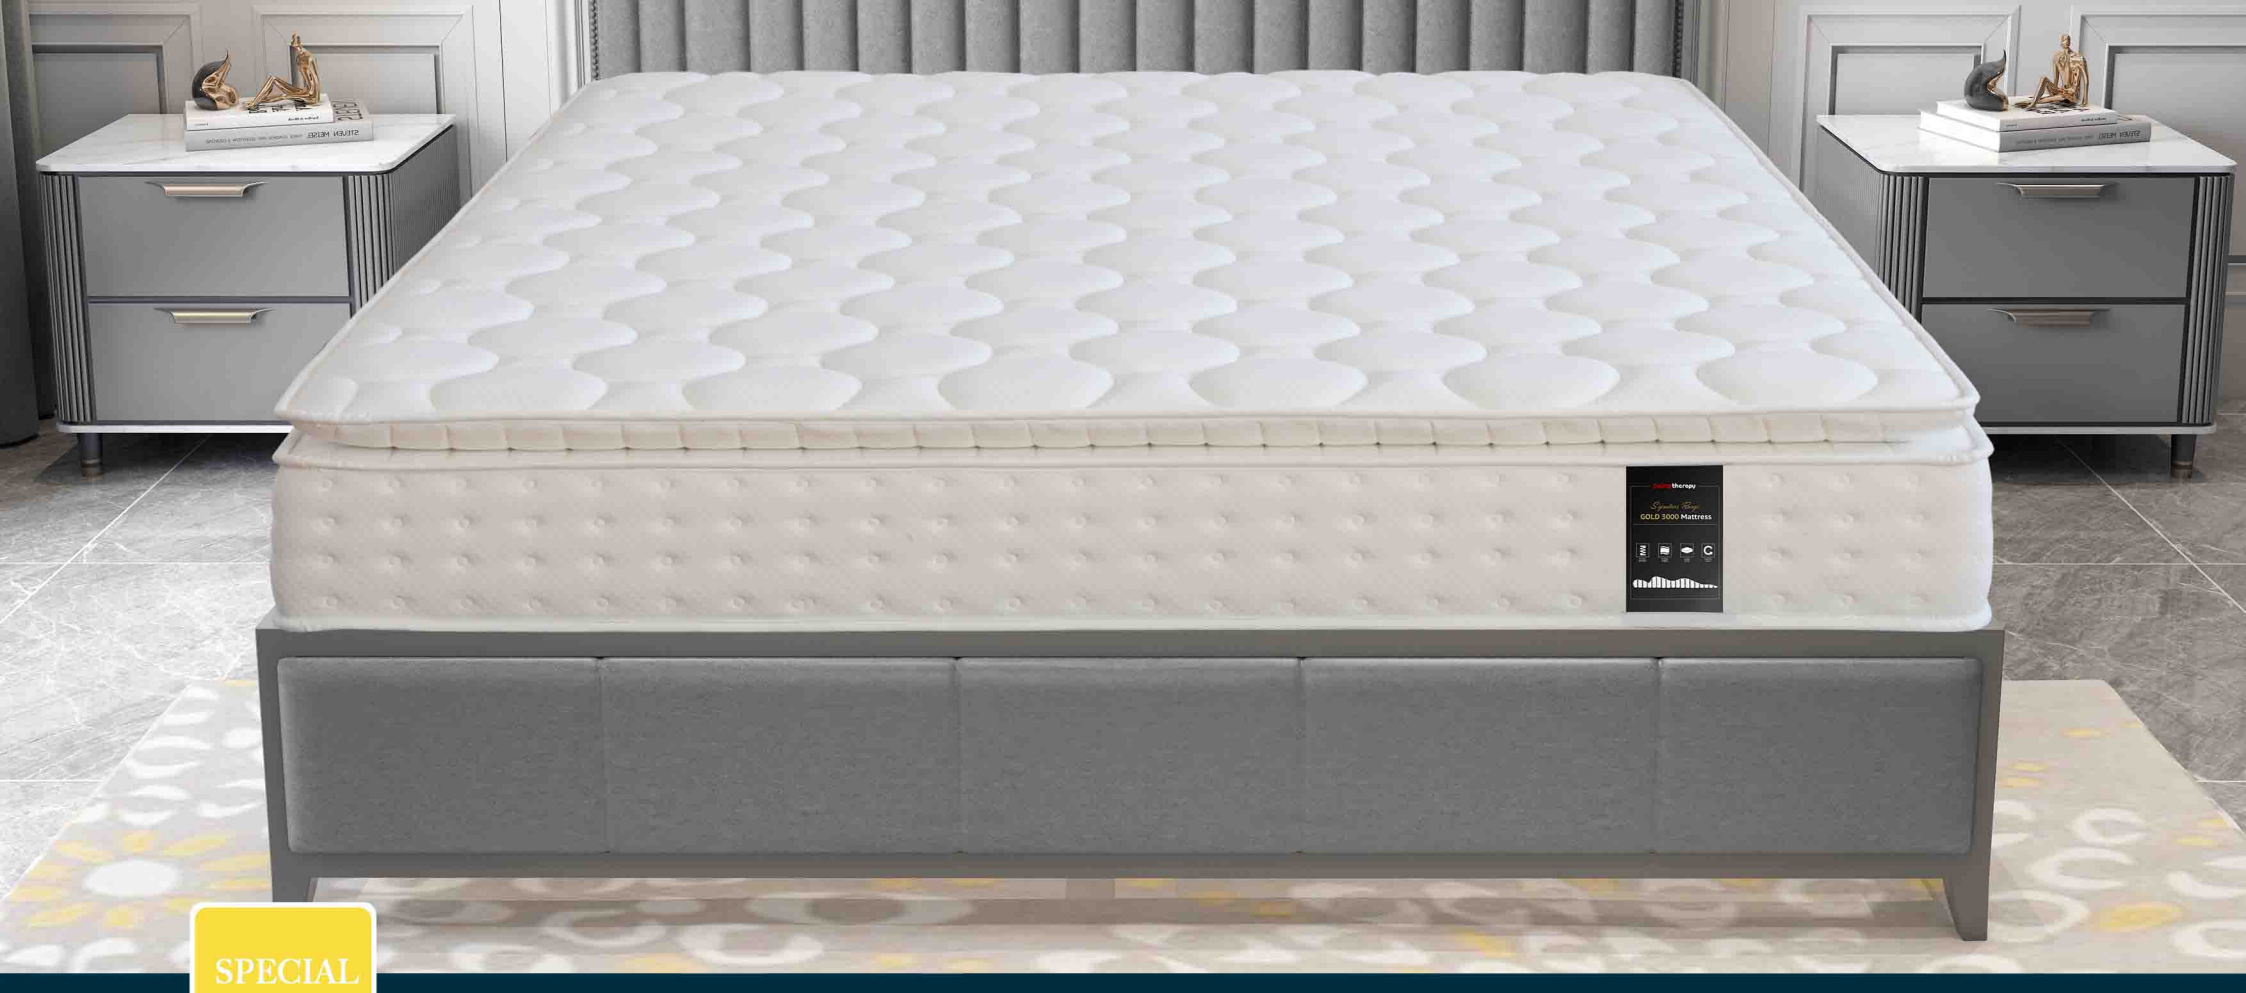

# Silver 2500

A non-turn 5-zone pocket sprung mattress with wave comfort foam, comfort foam and high density foam.

OVERALL DEPTH  
**26cm**

VACUUM PACKED & ROLLED

WARRANTY  
**5YR**

MADE TO BRITISH STANDARD REGULATIONS

TAPE EDGE

5-ZONE POCKET SPRINGS

WAVE COMFORT FOAM

COMFORT FOAM

ROTATE ONLY

SPECIAL RANGE

# Gold 3000

A non-turn 5-zone pocket sprung mattress with foam encapsulation, comfort foam and high density foam.

OVERALL DEPTH  
27cm

VACUUM PACKED & ROLLED

WARRANTY  
5YR

MADE TO BRITISH STANDARD REGULATIONS