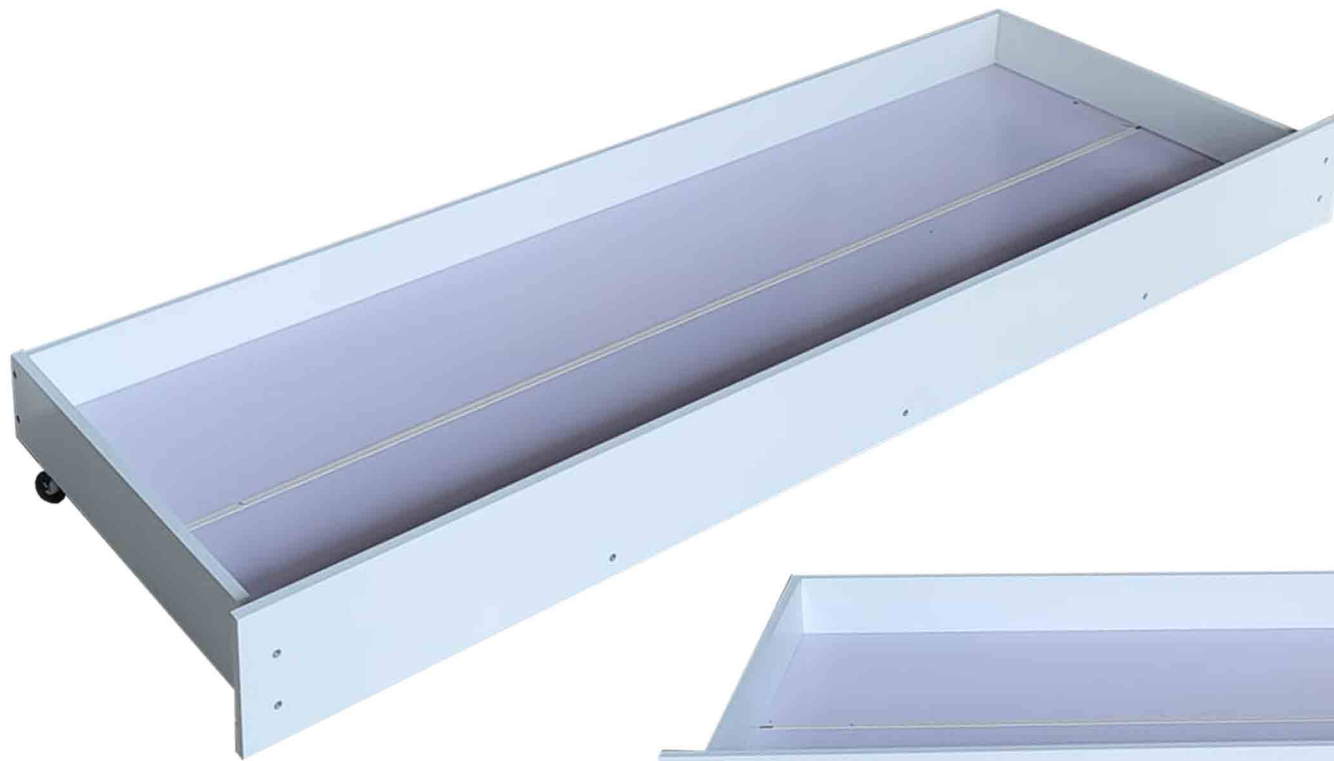

**BUNK
BED
RANGE**

Underbed Drawer and Trundle

The drawer can be used to store items like bedding, towels, toys, spare cushions etc, a perfect space saving option.

It is available in 2 colours, Grey and White to match the bunk bed frames.

The Trundle is suitable for a standard UK 3FT mattress (90x190cm). It is perfect for when an extra place to sleep is needed.