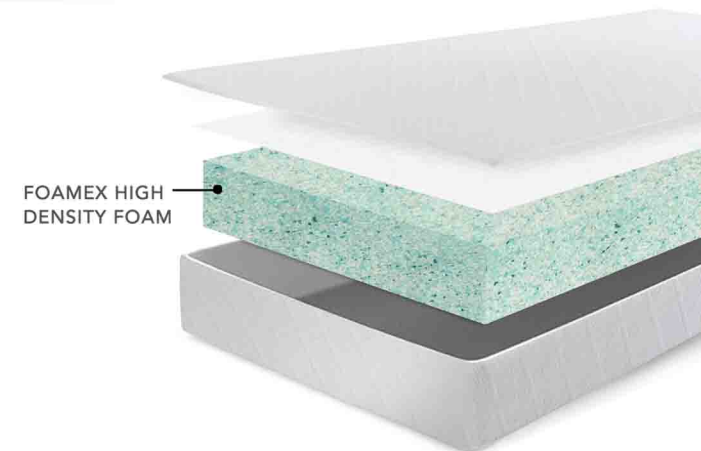

# Foamex 14

A non-turn, all foam mattress with recon foam.  
With a zip cover.

RECON  
FOAM

AVAILABLE IN  
FIRM COMFORT

ROTATE  
ONLY

SPECIAL RANGE

OVERALL DEPTH  
17cm

VACUUM PACKED & ROLLED