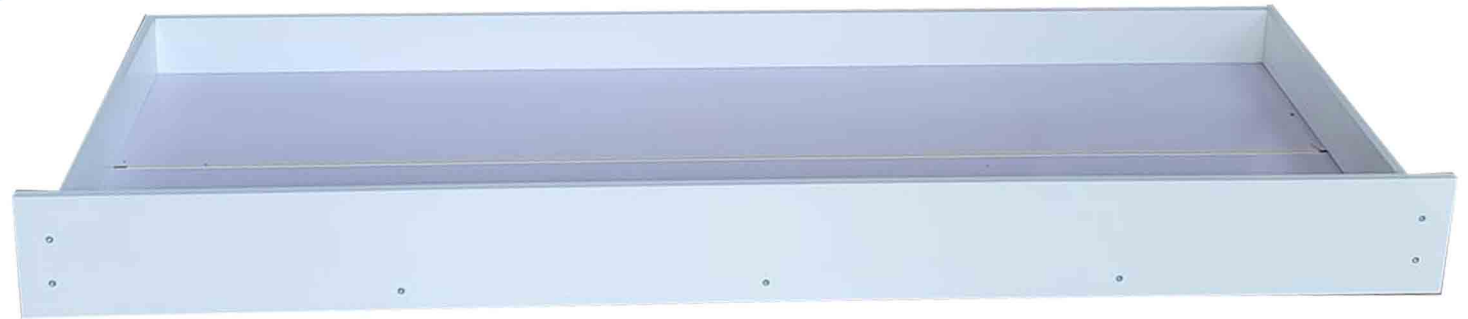

**BUNK
BED
RANGE**

Underbed Drawer and Trundle

The drawer can be used to store items like bedding, towels, toys, spare cushions etc, a perfect space saving option.

It is available in 2 colours, Grey and White to match the bunk bed frames.

The Trundle is suitable for a standard UK 3FT mattress (90x190cm). It is perfect for when an extra place to sleep is needed.