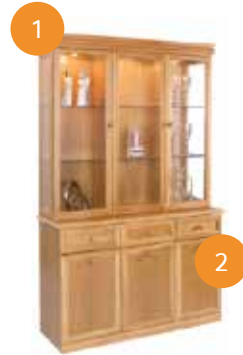

STR-848T-TK / STR-848TM-TK (MIRRORED BACK)

1 - Top Display Unit 3 Doors
H 1130mm W 1210mm D 335mm

STR-850B-TK

2 - Sideboard Canted Top 3 Door 3 Drawer
H 770mm W 1205mm D 480mm

Complete Dresser Size H 1900mm D 460mm