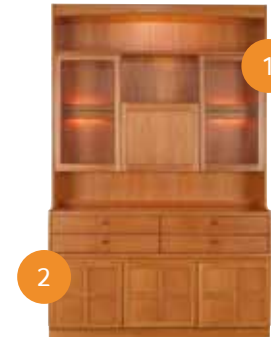

1

2

**NCL-4064T-TK**

1 - Glazed Display Top Unit  
H 1180mm W 1020mm D 265mm

**NCL-4444-TK**

2 - 4 Drawer Mid Storage Unit  
H 750mm W 1020mm D 455mm

Complete Dresser Size H 1930mm D 455mm

1

2

**NCL-4304T-TK**

1 - Cocktail Combination Top Unit  
H 1180mm W 1260mm D 265mm

**NCL-1504-TK**

2 - Buffet/Sideboard  
H 750mm W 1260mm D 455mm

Complete Dresser Size H 1930mm D 455mm