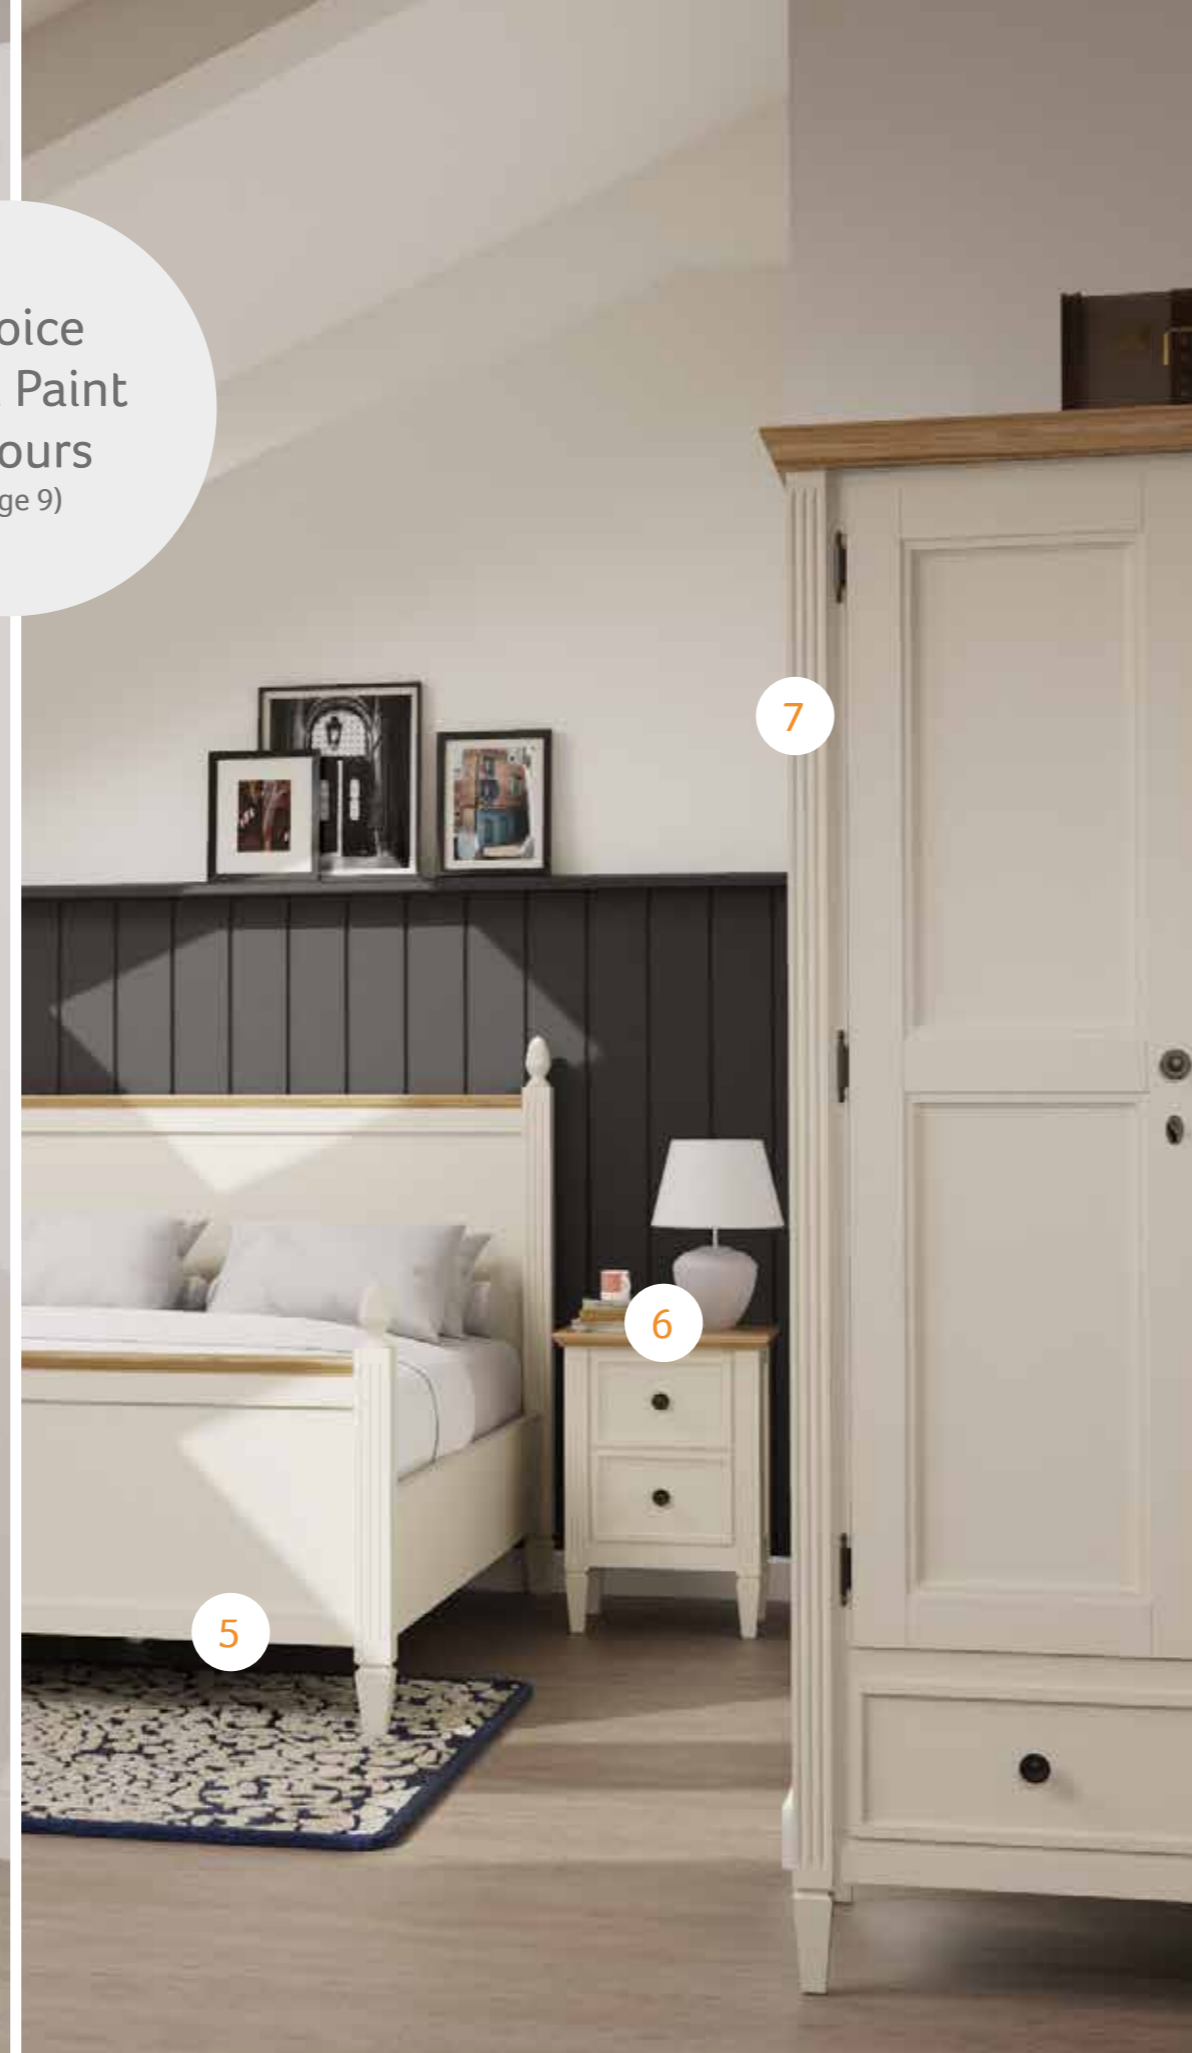

4

7

6

5

PRODUCT KEY

- 1 2 Door Sideboard (Internal Drawer)
Shown in Charcoal with Dark Limed Oak Top (Page 7)
- 2 Fully Upholstered Chair
Shown in Charcoal with Dove Fabric (Page 7)
- 3 Circular Dining Table on Legs
Shown in Charcoal with Dark Limed Oak Top (Page 6)
- 4 Tall Bookcase with 2 Drawers
Shown in Charcoal with Dark Limed Oak Top (Page 7)
- 5 Bedstead with Wooden Headboard
Shown in White with Light Limed Oak Top (Page 5)
- 6 Bedside Table
Shown in White with Light Limed Oak Top (Page 6)
- 7 Wardrobe with Drawer
Shown in White with Light Limed Oak Top (Page 6)