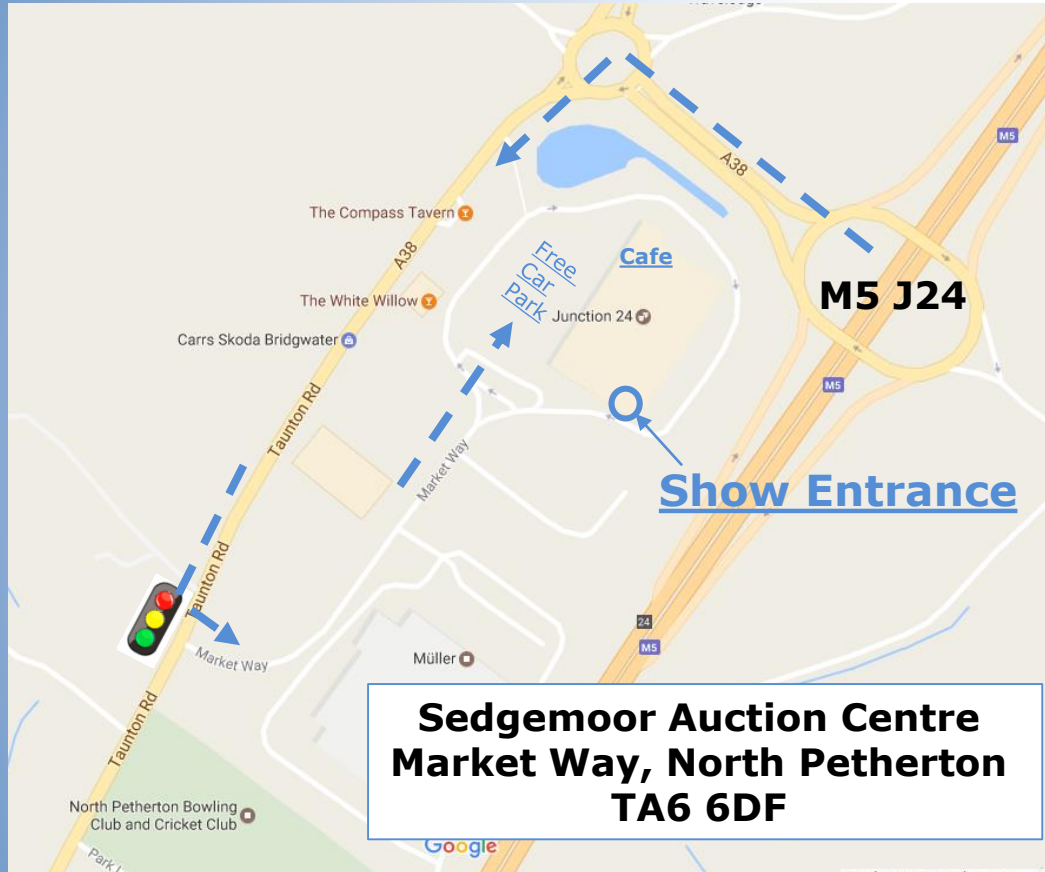

Opening Times:

Tuesday	12th Sept	09.30 / 18.30
Wednesday	13th Sept	09.30 / 20.00
Thursday	14th Sept	09.30 / 16.30

The South West Furniture Show

2017 Edition

Visit us to discover latest models available from your local agent/rep.

SWFS is your relaxed and friendly show!

Sign in at the main entrance

(by the show vans) to receive your **Complimentary Drink Voucher** and **Show Stylus Pen**

Tuesday	12th Sept	09.30 / 18.30
Wednesday	13th Sept	09.30 / 20.00
Thursday	14th Sept	09.30 / 16.30